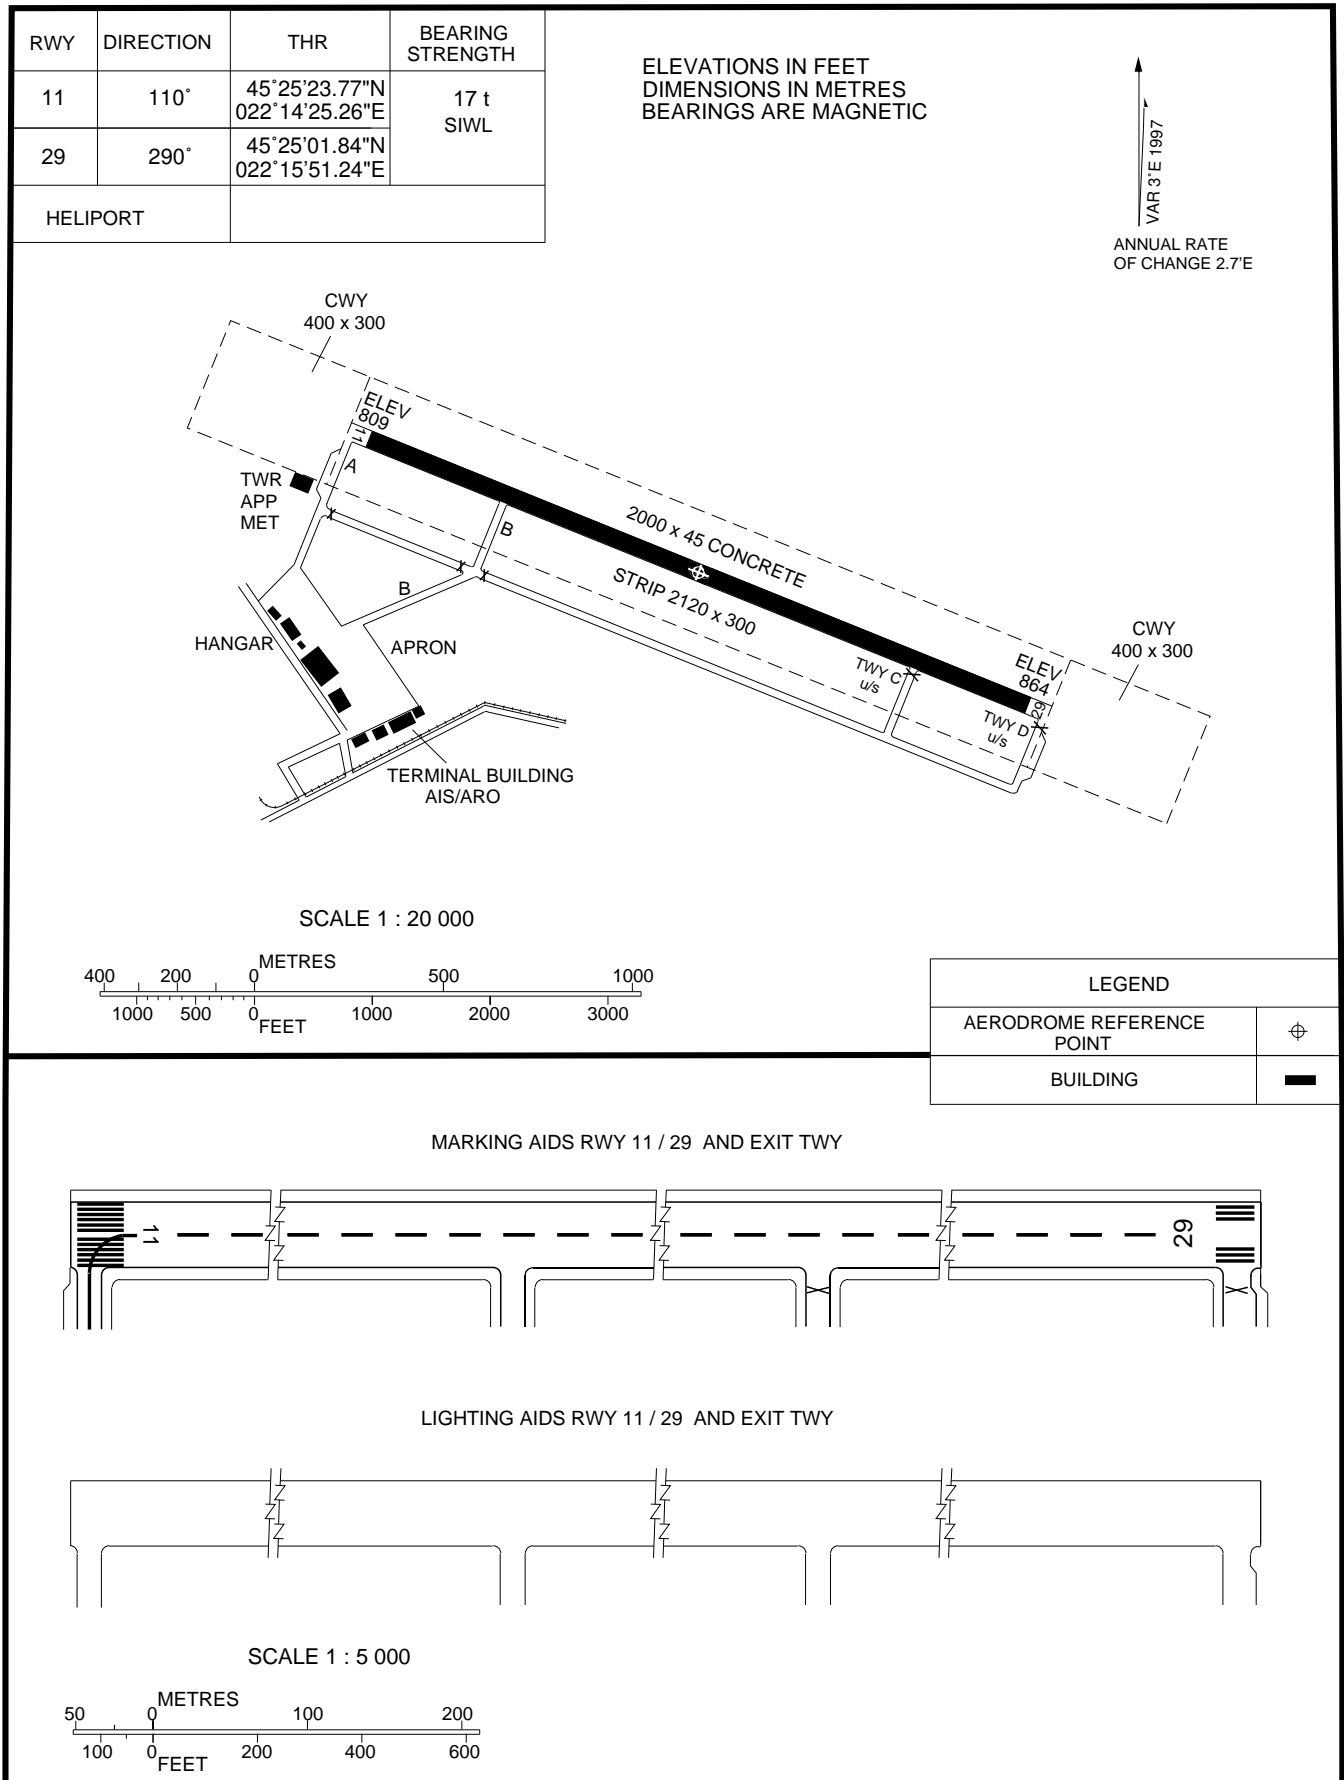

**AERODROME CHART - ICAO**  $45^{\circ} 25' 13'' N$   
 $022^{\circ} 15' 08'' E$  **ELEV 864FT** CARANSEBES TOWER 125.85

**CARANSEBES /  
Caransebes**

Changes: chart redrawn.